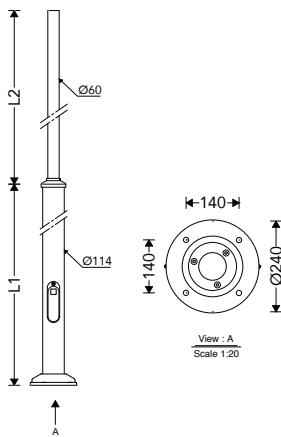

| Cat. No | L1 (mm) | L2 (mm) |
|---------------|---------|---------|
| MPPOLE25C-W | 1,000 | 1,500 |
| MPPOLE30C-W | 1,000 | 2,000 |
| MPPOLE40C-W | 2,000 | 2,000 |
| *MPPOLEF25C-W | 1,000 | 1,500 |
| *MPPOLEF30C-W | 1,000 | 2,000 |
| *MPPOLEF40C-W | 2,000 | 2,000 |

* with fuse models * مدل با فیوز

| Cat. No | L1 (mm) | L2 (mm) |
|----------------|---------|---------|
| MP2POLE30C-W | 2,000 | 1,000 |
| MP2POLE40C-W | 3,000 | 1,000 |
| *MP2POLEF30C-W | 2,000 | 1,000 |
| *MP2POLEF40C-W | 3,000 | 1,000 |

بتن
Concrete

40 cm