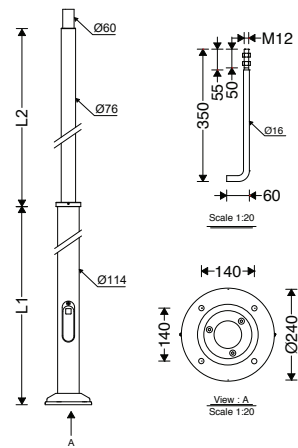

| Cat. No | L1 (mm) | L2 (mm) |
|---------------|---------|---------|
| MPPOLE25C-W | 1,000 | 1,500 |
| MPPOLE30C-W | 1,000 | 2,000 |
| MPPOLE40C-W | 2,000 | 2,000 |
| *MPPOLEF25C-W | 1,000 | 1,500 |
| *MPPOLEF30C-W | 1,000 | 2,000 |
| *MPPOLEF40C-W | 2,000 | 2,000 |

* with fuse models * مدل با فیوز

| Cat. No | L1 (mm) | L2 (mm) |
|----------------|---------|---------|
| MP2POLE30C-W | 2,000 | 1,000 |
| MP2POLE40C-W | 3,000 | 1,000 |
| *MP2POLEF30C-W | 2,000 | 1,000 |
| *MP2POLEF40C-W | 3,000 | 1,000 |

بتن
Concrete

40 cm