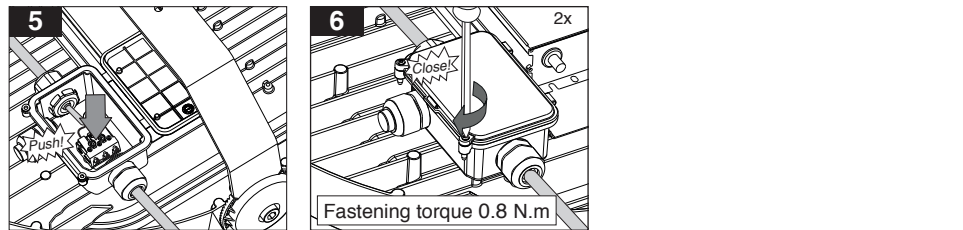

Mazinoor

Different Experience Beyond Illumination

FA
EN
AR

فکس: ۰۱۱-۳۲۳۸ ۳۹۲۳
www.mazinoor.com

تلفن: ۰۱۱-۳۱۵۲ ۶۰۰۰

کارخانه: بابل - کیلومتر ۹ جاده بابلسر
خدمات پس از فروش: ۰۲۱-۸۵۵۷۵

Factory: Km-9 Babol-Babolsar Rd. Babol, Iran 47451-83111

Tel: +98 11 3152 6000

Fax: +98 11 3238 3923

Email: sales@mazinoor.com