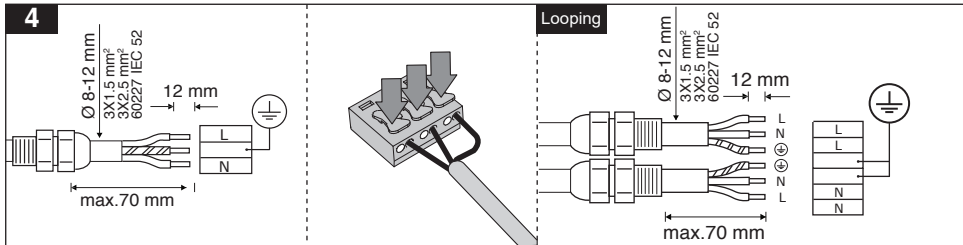

Mazinoor

Different Experience Beyond Illumination

FA
EN
AR

فکس: ۰۱۱-۳۲۳۸ ۳۹۲۳
www.mazinoor.com

تلفن: ۰۱۱-۳۱۵۲ ۶۰۰۰

کارخانه: بابل - کیلومتر ۹ جاده بابلسر
خدمات پس از فروش: ۰۲۱-۸۵۵۷۵

Factory: Km-9 Babol-Babolsar Rd. Babol, Iran 47451-83111

Tel: +98 11 3152 6000

Fax: +98 11 3238 3923

Email: sales@mazinoor.com