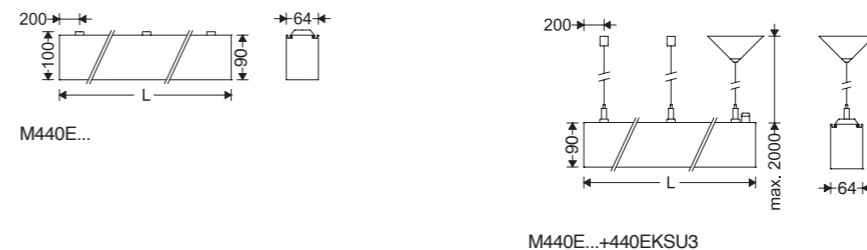

چراغ خط نوری روکار یا آویز اینفینیتی E

به منظور سفارش مدل‌های پیوسته با واحد فروش مازی نور تماس حاصل فرمایید.
To order the continuous light bar versions, please call sales department of Mazinoor

M440E115LED2AF-W

Ordering options:

Emg.pack

* Available also with DALI driver

* قابل عرضه با درایور DALI Push

کاربرد:
برای ساختمان‌های اداری و تجاری مدرن که خط نوری زیبا با پخش یکنواخت نور توام با فقدان زندگی نور معیارهای اصلی در انتخاب نوع چراغ است از قبیل ساختمان‌های اداری مدرن، بانک‌ها، دانشگاه‌ها، فروشگاه‌های مدرن، هتل‌ها و ...

مشخصات فنی

بدنه چراغ:

- بدنه آلومینیوم اکسترودی مستحکم با پوشش رنگ پودری الکترواستاتیک سفید
- سر و ته آلومینیوم دایکستی با پوشش رنگ پودری الکترواستاتیک سفید

دیفیوزر:

- دیفیوزر اکریلیک شیری ساتن مقاوم در برابر خش، امواج فرابنفش (UV) با بازدهی زیاد و پخش یکنواخت نور

بست نصب:

- بست نصب استنلس استیل با طراحی ویژه برای نصب آسان و مطمئن چراغ

تجهیزات الکترونیکی:

- درایور الکترونیکی جریان ثابت با ضریب توان بیش از ۰.۹
- DALI Push کاهش توان در مدل
- ماژول LED با بازدهی زیاد
- ثابت شار نوری (L70) < ۶۰.۰۰۰ ساعت
- ضریب نمود رنگ بیش از ۸۰
- درجه حفاظت: IP43 از پایین
- سیم مفتولی PVC
- ترمینال سه‌خانه ویژه چراغ‌های روشنایی پلی‌کربنات با قابلیت لوپینگ بدون نیاز به ابزار
- امکان سیم‌کشی لوپینگ
- امکان سیم‌کشی ترووپرینگ

سفارشات خاص:

- ماژول LED یا دمای رنگ نور ۳۰۰۰ کلون بنا به سفارش
- چراغ‌های اینفینیتی با شار نوری کمتر بنا به سفارش
- امکان عرضه چراغ به رنگ نقره‌ای یا مشکی بنا به سفارش
- امکان استفاده از باتری اضطراری در برخی مدل‌ها بنا به سفارش

رنگ نور (کلون)	بازدهی چراغ (لومن بر وات)	شار نوری چراغ (لومن)	توان چراغ (وات)	مدل
4000	113	1800	16	M440E60LED2AF-W
4000	117	2800	24	M440E90LED2AF-W
4000	116	3600	31	M440E115LED2AF-W
4000	115	4500	39	M440E145LED2AF-W
4000	111	5200	47	M440E170LED2AF-W
4000	115	6200	54	M440E200LED2AF-W
4000	113	7000	62	M440E230LED2AF-W

* Available also with DALI Push driver

* چراغ اینفینیتی E در طول‌های مشخص، به همراه بست نصب توکار عرضه می‌شود.

* INFINITY E codes in the table above are offered complete with surface mounting clamp included.