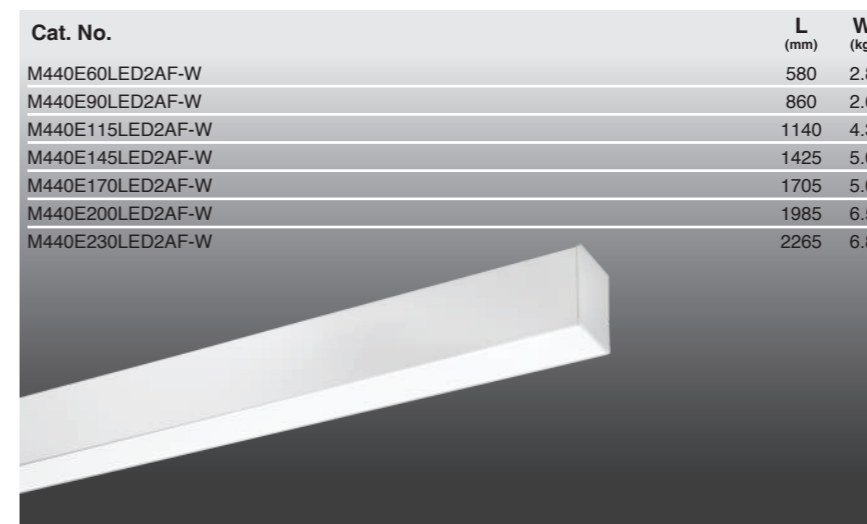

چراغ خط نوری روکار یا آویز اینفینیتی E

به منظور سفارش مدل‌های پیوسته با واحد فروش مازی نور تماس حاصل فرمایید.
To order the continuous light bar versions, please call sales department of Mazinoor

M440E115LED2AF-W

Ordering options:

Emg.pack

* Available also with DALI driver

* قابل عرضه با درایور DALI Push

کاربرد:
برای ساختمان‌های اداری و تجاری مدرن که خط نوری زیبا با پخش یکنواخت نور توام با فقدان زندگی نور معیارهای اصلی در انتخاب نوع چراغ است از قبیل ساختمان‌های اداری مدرن، بانک‌ها، دانشگاه‌ها، فروشگاه‌های مدرن، هتل‌ها و ...

مشخصات فنی

بدنه چراغ:

- بدنه آلومینیوم اکسترودی مستحکم با پوشش رنگ پودری الکترواستاتیک سفید
- سر و ته آلومینیوم دایکستی با پوشش رنگ پودری الکترواستاتیک سفید

دیفیوزر:

- دیفیوزر اکریلیک شیری ساتن مقاوم در برابر خش، امواج فرابنفش (UV) با بازدهی زیاد و پخش یکنواخت نور

بست نصب:

- بست نصب استنلس استیل با طراحی ویژه برای نصب آسان و مطمئن چراغ

تجهیزات الکترونیکی:

- درایور الکترونیکی جریان ثابت با ضریب توان بیش از ۰.۹
- DALI Push کاهش توان در مدل
- ماژول LED با بازدهی زیاد
- ثابت شار نوری (L70) < ۶۰.۰۰۰ ساعت
- ضریب نمود رنگ بیش از ۸۰
- درجه حفاظت: IP43 از پایین
- سیم مفتولی PVC
- ترمینال سه‌خانه ویژه چراغ‌های روشنایی پلی‌کربنات با قابلیت لوپینگ بدون نیاز به ابزار
- امکان سیم‌کشی لوپینگ
- امکان سیم‌کشی ترووپرینگ

سفارشات خاص:

- ماژول LED یا دمای رنگ نور ۳۰۰۰ کلون بنا به سفارش
- چراغ‌های اینفینیتی با شار نوری کمتر بنا به سفارش
- امکان عرضه چراغ به رنگ نقره‌ای یا مشکی بنا به سفارش
- امکان استفاده از باتری اضطراری در برخی مدل‌ها بنا به سفارش

رنگ نور (کلون)	بازدهی چراغ (لومن بر وات)	شار نوری چراغ (لومن)	توان چراغ (وات)	مدل
4000	113	1800	16	M440E60LED2AF-W
4000	117	2800	24	M440E90LED2AF-W
4000	116	3600	31	M440E115LED2AF-W
4000	115	4500	39	M440E145LED2AF-W
4000	111	5200	47	M440E170LED2AF-W
4000	115	6200	54	M440E200LED2AF-W
4000	113	7000	62	M440E230LED2AF-W

* Available also with DALI Push driver

* چراغ اینفینیتی E در طول‌های مشخص، به همراه بست نصب توکار عرضه می‌شود.

* INFINITY E codes in the table above are offered complete with surface mounting clamp included.