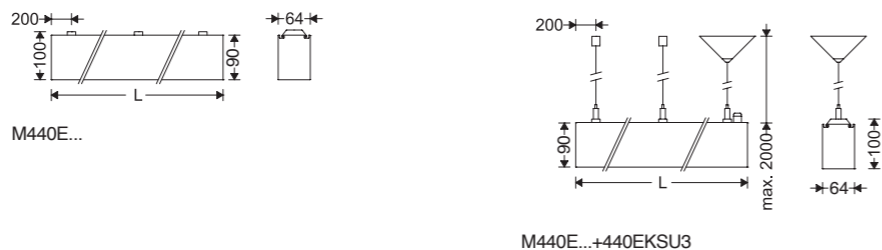

INFINITY-E Surface Mount or Suspension Continuous Light Bar

Application

Suitable for applications where excellent glare control, uniform light distribution, and light direction control are required simultaneously.

Technical Data

Body:

- White powder coated sturdy extruded aluminum body
- White powder coated high pressure die-cast aluminum end-caps

Diffuser:

- UV stabilized high quality satin white PMMA outer diffuser for glare control and uniform light distribution

Mounting bracket:

- Safe and reliable stainless steel mounting clamps

Electrical Components:

- High quality constant current LED driver (PF > 0.9)
- High quality constant current dimmable driver in DALI Push model
- High efficacy LED modules
- Lumen Maintenance (L70) > 60,000hrs
- CRI > 80
- Ingress protection: IP43 (Underside)
- PVC solid wire
- 3-pole special polycarbonate wire terminal with tool free looping capability
- Looping capability
- Cable thru wiring capability

Ordering Options:

- Standard LED modules with 3000K color temperature (upon request)
- Luminaire with lower lumen output (upon request)
- Available in silver or black powder coating (upon request)
- Emergency battery pack in some models (upon request)

به منظور سفارش مدل‌های پیوسته با واحد فروش مازی نور تماس حاصل فرمایید.
To order the continuous light bar versions, please call sales department of Mazinoor

M440E115LED2AF-W

Ordering options:

Emg.pack

* Available also with DALI driver

* قابل عرضه با درایور DALI