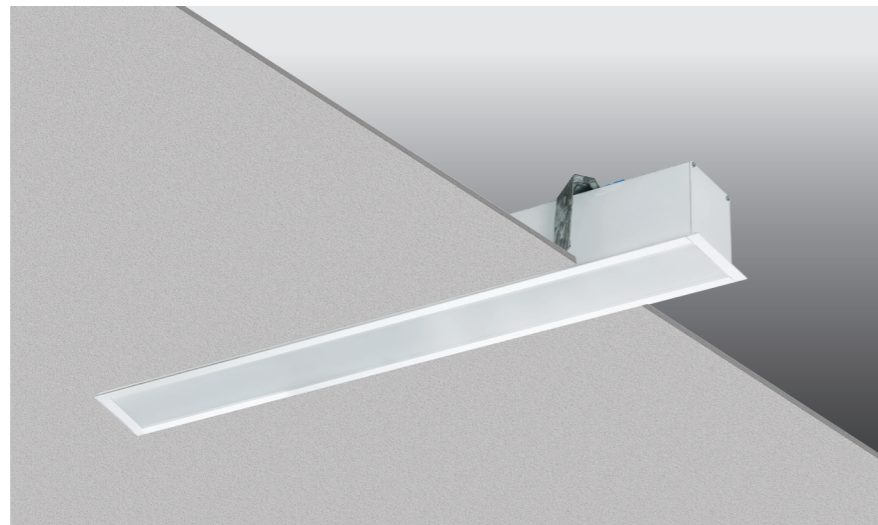

RINFINITY-B Recessed Continuous Light Bar

Application

Suitable for applications where excellent glare control, uniform light distribution, and light direction control are required simultaneously.

Technical Data

Body:

- White powder coated sturdy extruded aluminum body
- White powder coated extruded aluminum end-caps

Diffuser:

- UV stabilized high quality satin white PMMA outer diffuser for glare control and uniform light distribution and PMMA extruded profile cover mounted on the LED module

Mounting bracket:

- Safe and reliable galvanized mounting clamps for installation of the luminaire on gypsum ceilings

Color temperature:

- 4000K

Electrical Components:

- High efficacy LED modules
- Lumen Maintenance (L70) > 60,000hrs
- CRI > 80
- High quality constant current LED driver (PF > 0.9)
- Ingress protection: IP43 (Underside)
- PVC solid wire
- 3-pole special polycarbonate wire terminal with tool free looping capability
- Looping capability
- Cable thru wiring capability

Ordering Options:

- Standard LED modules with 3000K color temperature (upon request)
- Luminaire with lower lumen output (upon request)
- Available in black powder coating (upon request)
- Emergency battery pack in some models (upon request)
- High quality constant current dimmable driver in DALI Push model (upon request)

M440B...LED+DMRC-11

به منظور سفارش مدل های پیوسته با واحد فروش مازی نور تماس حاصل فرمایید.

Ordering options: