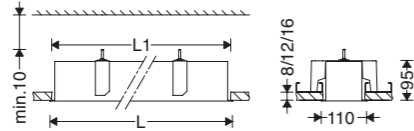

RINFINITY-B Recessed Continuous Light Bar

Application

Suitable for applications where excellent glare control, uniform light distribution, and light direction control are required simultaneously.

Technical Data

Body:

- White powder coated sturdy extruded aluminum body
- White powder coated extruded aluminum end-caps

Diffuser:

- UV stabilized high quality satin white PMMA outer diffuser for glare control and uniform light distribution and PMMA extruded profile cover mounted on the LED module

Mounting bracket:

- Safe and reliable galvanized mounting clamps for installation of the luminaire on gypsum ceilings

Color temperature:

- 4000K

Electrical Components:

- High efficacy LED modules
- Lumen Maintenance (L70) > 60,000hrs
- CRI > 80
- High quality constant current LED driver (PF > 0.9)
- Ingress protection: IP43 (Underside)
- PVC solid wire
- 3-pole special polycarbonate wire terminal with tool free looping capability
- Looping capability
- Cable thru wiring capability

Ordering Options:

- Standard LED modules with 3000K color temperature (upon request)
- Luminaire with lower lumen output (upon request)
- Available in black powder coating (upon request)
- Emergency battery pack in some models (upon request)
- High quality constant current dimmable driver in DALI Push model (upon request)

M440B...LED+DMRC-11

به منظور سفارش مدل های پیوسته با واحد فروش مازی نور تماس حاصل فرمایید.

Ordering options: