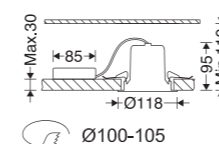

چراغ دانلایت گرد توکار برق مستقیم آرتمیس

ARTEMIS Modern Recessed Super Comfort Driver on board Downlight

Application

Suitable for modern retail shops, offices, residential, and commercial buildings where aesthetically beautiful design, flexibility in architectural design, glare control, excellent visual comfort, and energy saving are required.

Technical Data

Body:

- White or black powder coated sturdy high pressure die-cast aluminum body

Diffuser:

- Clear PMMA diffuser
- UV stabilized frosted polycarbonate diffuser (in M587...D4... model)

Reflector:

- Anodized aluminum reflector
- Vacuum coated polycarbonate reflector (in M587...D4... model)

Electrical Components:

- High quality driver on board LED modules (PF>0.9)
- Lumen Maintenance (L70) > 50,000 hrs
- CRI>80
- Color temperatures: 3000K or 4000K
- Ingress protection: IP43 (Underside)
- PVC solid wire
- 3-pole special polycarbonate wire terminals with looping capability

Mounting grip:

- Stainless steel clamps for installing the luminaire in ceilings with different thickness

Ordering Options:

- Standard LED modules with 5700K or 6500K color temperatures in some models (upon request)

وزن (کیلوگرم)	رنگ نور (کلوین)	بازدهی چراغ (لومن بر وات)	شار نوری چراغ (لومن)	توان چراغ (وات)	مدل
0.3	3000	70	700	10	M587EMD4LED2830-W
0.3	4000	70	700	10	M587EMD4LED2840-W

کاربرد:

برای نورپردازی در فروشگاه‌ها، ساختمان‌های اداری و تجاری و مسکونی مدرن که زیبایی، انعطاف‌پذیری در هماهنگی با المان‌های معماری، فقدان زندگی نور، آرامش بصری و صرفه‌جویی در مصرف انرژی معیارهای اصلی در انتخاب این نوع چراغ است.

مشخصات فنی

بدنه چراغ:

- بدنه آلومینیوم دایکستی مستحکم با پوشش رنگ پودری الکترواستاتیک سفید یا مشکی

دیفیوزر:

- دیفیوزر اکریلیک شفاف
- دیفیوزر نیمه‌شفاف پلی‌کربنات مقاوم در برابر امواج فرابنفش (UV) (در مدل M587...D4...)

رفلکتور:

- رفلکتور آلومینیوم آنودایز
- رفلکتور پلی‌کربنات با پوشش وکیوم (در مدل M587...D4...)

تجهیزات الکتریکی:

- ماژول LED برق مستقیم با ضریب توان بیش از ۰.۹
- ثبات شار نوری (L70) < ۵۰,۰۰۰ ساعت
- ضریب نمود رنگ بیش از ۸۰
- دمای رنگ نور: ۳۰۰۰ یا ۴۰۰۰ کلوین
- درجه حفاظت: IP43 از پایین
- سیم مفتولی PVC
- ترمینال سه‌خانه ویژه چراغ‌های روشنایی پلی‌آمید با قابلیت لوبینگ بدون نیاز به ابزار

بست نصب:

- بست نصب استنلس استیل برای نصب چراغ در سقف‌هایی با ضخامت‌های مختلف

سفارشات خاص:

- ماژول LED با دمای رنگ نور ۵۷۰۰ یا ۶۵۰۰ کلوین در برخی مدل‌ها بنا به سفارش